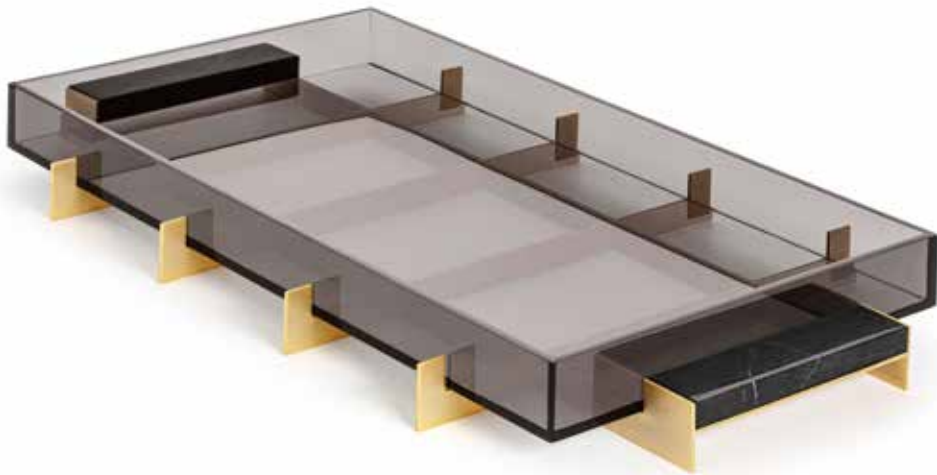

**BANDEJA FLOAT BLACK
EM ACRÍLICO**

DESIGN ARTHUR GUIMARÃES
ref: 3571ACRB/24K
h: 9 cm
c: 110 cm
l: 60 cm

**ACRYLIC FLOAT BLACK
TRAY**

DESIGN ARTHUR GUIMARÃES
ref: 3571ACRB/24K
h: 3.5"
l: 43.3"
w: 23.6"