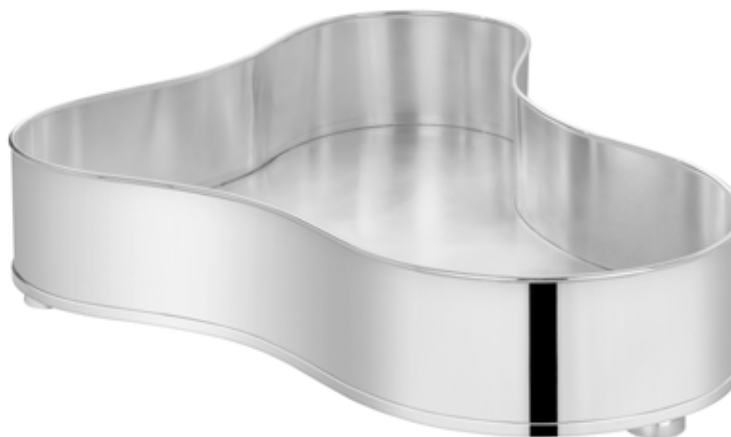

BOTANIQUE
CACHEPOT SMALL
DESIGN STUDIO SETTE7
ref: 3461
h: 5"
l: 9"
w: 9"

BOTANIQUE
CENTERPIECE LARGE
DESIGN STUDIO SETTE7
ref: 3467
h: 4"
l: 25.5"
w: 19.7"

ACABAMENTOS / FINISHES