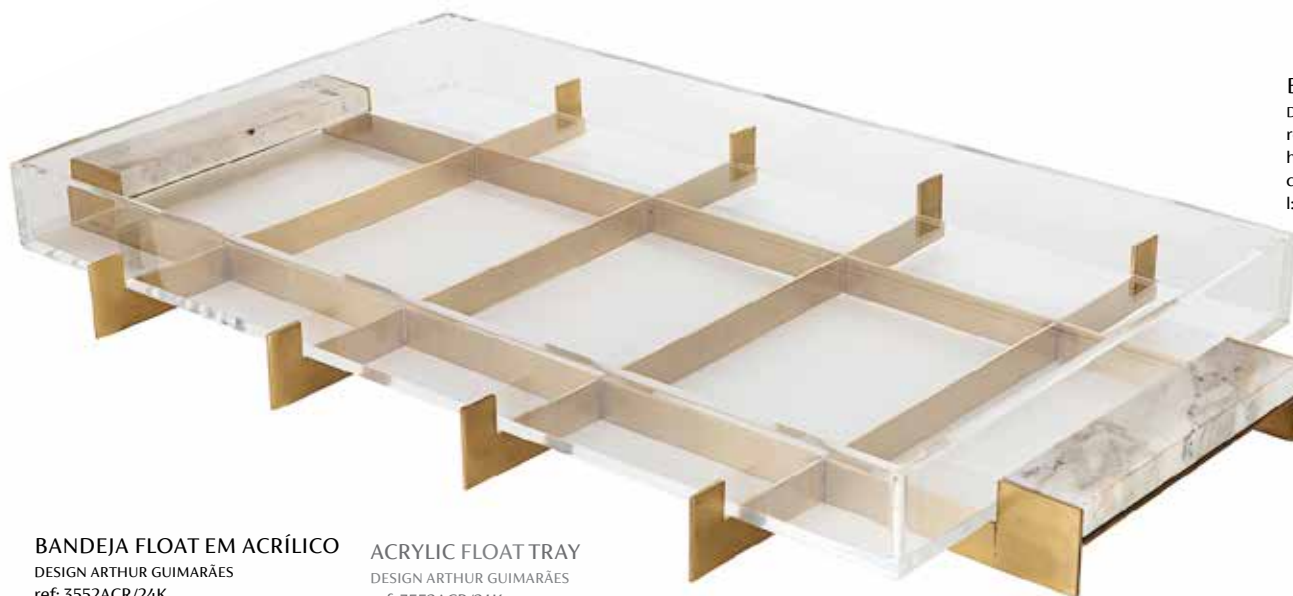

BANDEJA FLOAT EM ACRÍLICO

DESIGN ARTHUR GUIMARÃES
ref: 3552ACR/24K
h: 12 cm
c: 80 cm
l: 45 cm

ACRYLIC FLOAT TRAY

DESIGN ARTHUR GUIMARÃES
ref: 3552ACR/24K
h: 4.7"
l: 31.5"
w: 17.7"

BANDEJA FLOAT EM ACRÍLICO

DESIGN ARTHUR GUIMARÃES
ref: 4026ACR/24K
h: 12 cm
c: 58 cm
l: 45 cm

ACRYLIC FLOAT TRAY

DESIGN ARTHUR GUIMARÃES
ref: 4026ACR/24K
h: 4.7"
l: 22.8"
w: 17.7"

ACABAMENTOS / FINISHES