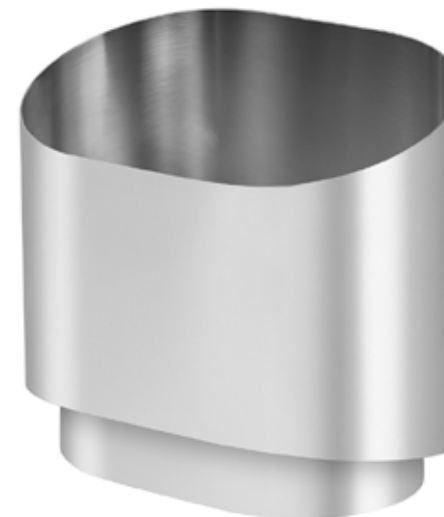

ACABAMENTOS / FINISHES

CHAMPANHEIRA POLI PEQUENA

DESIGN CAMILA FIX
ref: 3832
c: 22 cm
l: 14 cm
h: 21 cm
cap: 2,5 litros