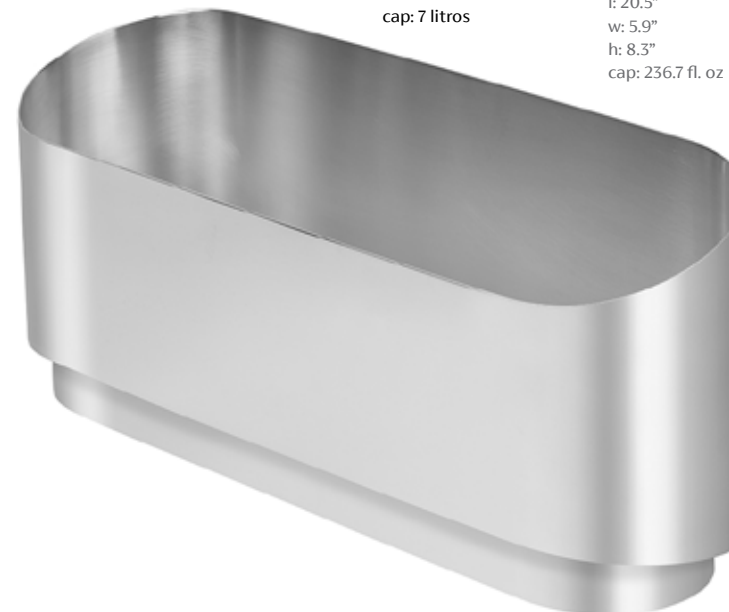

POLI 4 BOTTLE CHAMPAGNE COOLER

DESIGN CAMILA FIX
ref: 3833
l: 20.5"
w: 5.9"
h: 8.3"
cap: 236.7 fl. oz