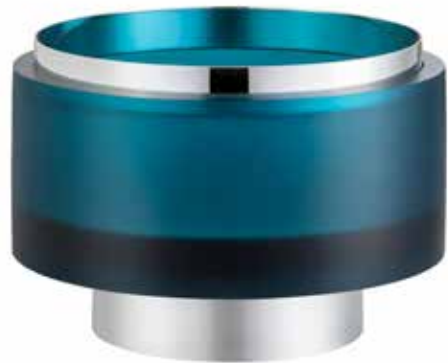

BOWL PEQUENO RAVIE
DEEP OCEAN BLUE
ref: 3795AZ
h: 12 cm
Ø: 18 cm

RAVIE DEEP OCEAN BLUE
SMALL BOWL
ref: 3795AZ
h: 4.7"
Ø: 7.1"