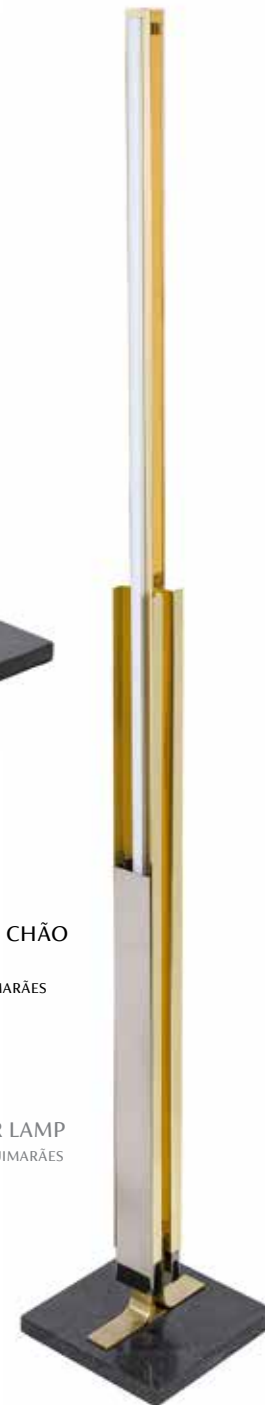

FLOAT FLOOR LAMP

DESIGN ARTHUR GUIMARÃES
ref: 3644/24K
h: 63"
l: 11.8"
w: 11.8"

ACABAMENTOS / FINISHES