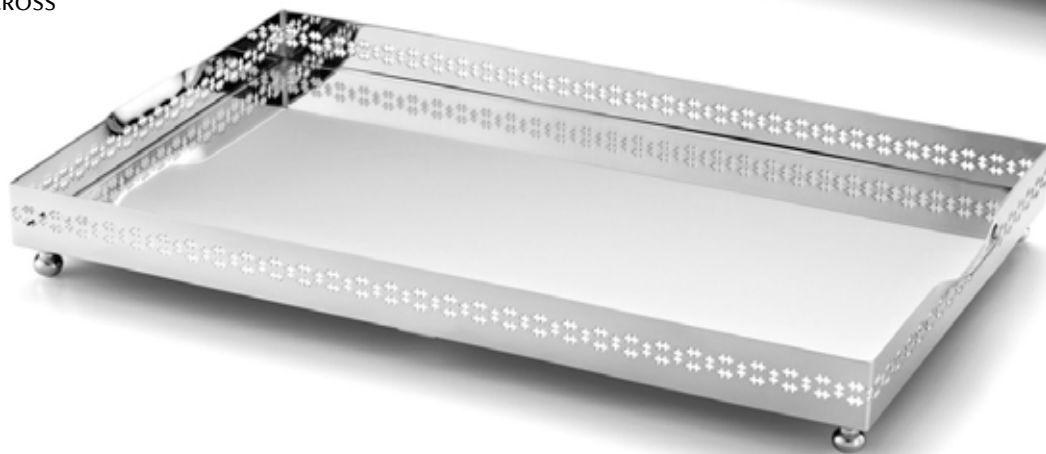

**BANDEJA COM GALERIA CROSS
E FUNDO DE ESPELHO**
ref: 2293
c: 40 cm
l: 24 cm
h: 4 cm

**CROSS GALLERY TRAY
WITH MIRROR BOTTOM**
ref: 2293
l: 15.7"
w: 9.4"
h: 1.6"