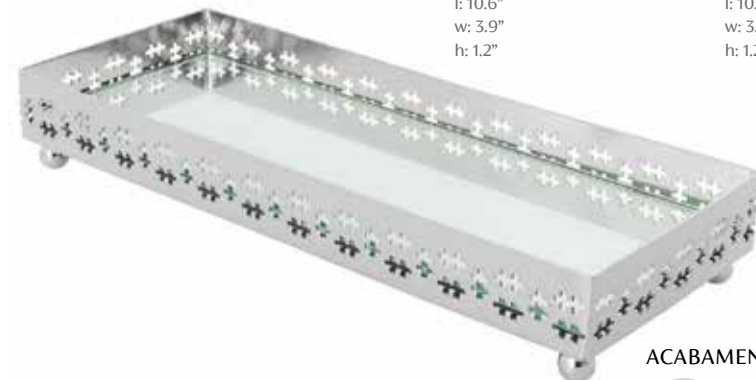

**STRIPES RECTANGULAR
GALLERY TRAY
WITH MIRROR BOTTOM**
ref: 3346
l: 10.6"
w: 3.9"
h: 1.2"

**CROSS RECTANGULAR
GALLERY TRAY
WITH MIRROR BOTTOM**
ref: 3342
l: 10.6"
w: 3.9"
h: 1.2"

ACABAMENTOS / FINISHES