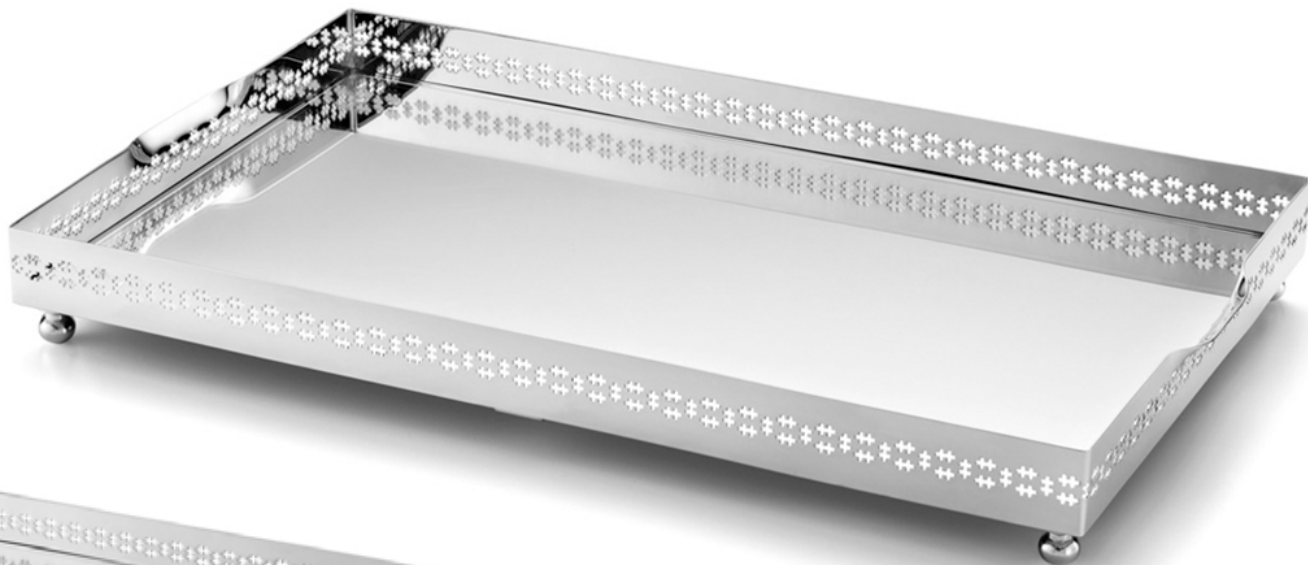

**BANDEJA RETANGULAR  
GRANDE COM GALERIA  
CROSS E FUNDO  
DE ESPELHO**  
ref: 2292  
c: 65 cm  
l: 40 cm  
h: 5 cm

**CROSS RECTANGULAR  
LARGE GALLERY TRAY  
WITH MIRROR BOTTOM**  
ref: 2292  
l: 25.6"  
w: 15.7"  
h: 2.0"