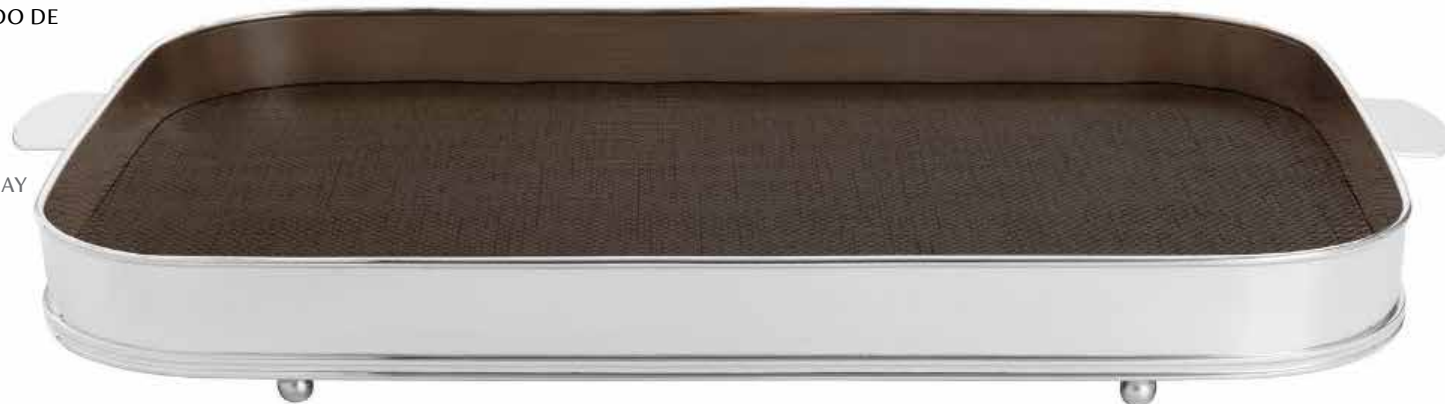

BANDEJA OBLONGA COM GALERIA LISA E FUNDO DE PALHA FORTALEZA

ref: 3323/PAF
c: 58 cm
l: 41 cm
h: 9 cm

OBLONG GALLERY TRAY WITH FORTALEZA STRAW BOTTOM

ref: 3323/PAF
l: 23"
w: 16"
h: 3.5"

ACABAMENTOS / FINISHES