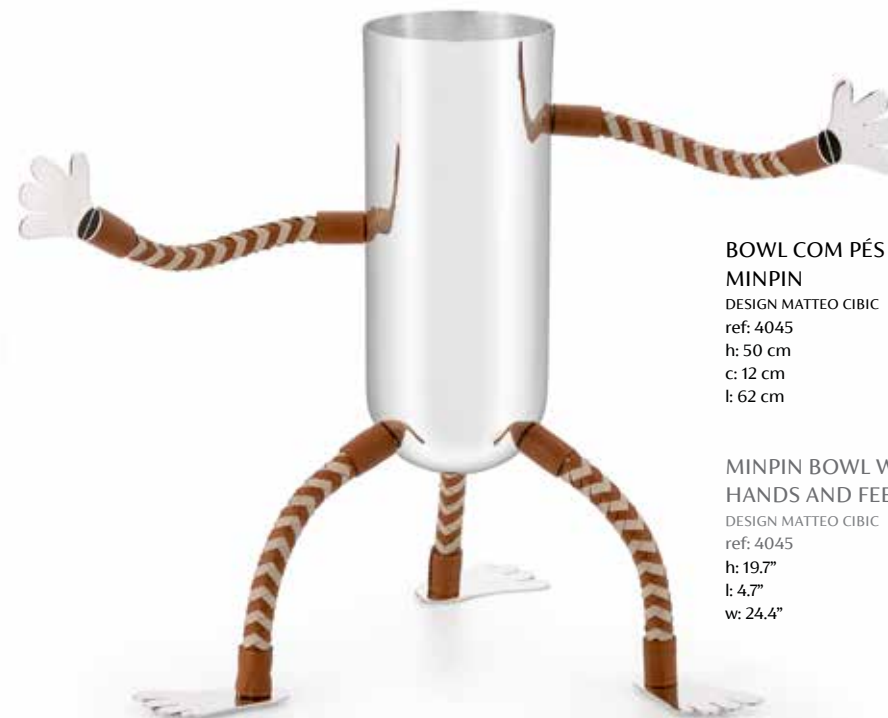

**MINPIN TRAY
WITH HANDS**

DESIGN MATTEO CIBIC
ref: 4046/24K
h: 1.4"
l: 9.6"
w: 13.8"

**BOWL COM PÉS E MÃOS
MINPIN**

DESIGN MATTEO CIBIC
ref: 4045
h: 50 cm
c: 12 cm
l: 62 cm

**MINPIN BOWL WITH
HANDS AND FEET**

DESIGN MATTEO CIBIC
ref: 4045
h: 19.7"
l: 4.7"
w: 24.4"

ACABAMENTOS / FINISHES