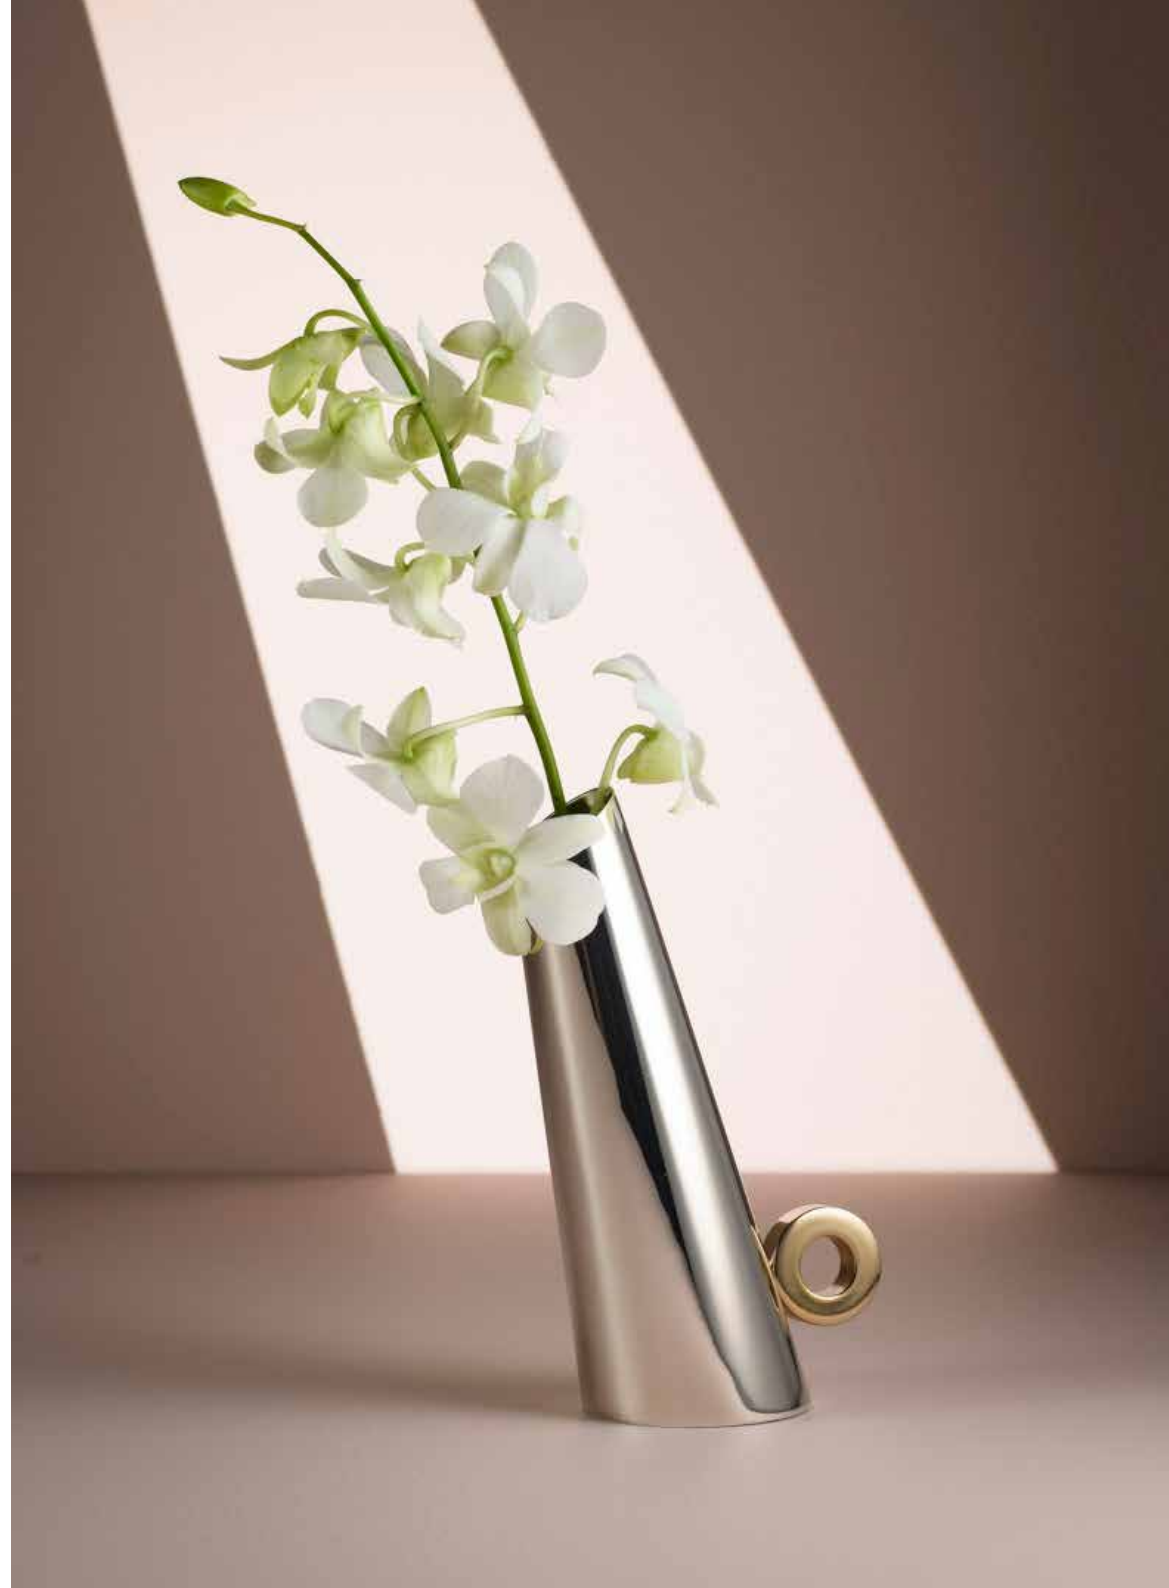

JARRA DOTS
DESIGN FABRÍCIO RONCA
ref: 3881
h: 24 cm
Ø: 14 cm
cap: 2,3 litros

DOTS PITCHER
DESIGN FABRÍCIO RONCA
ref: 3881
h: 9.4"
Ø: 5.5"
cap: 68 fl. oz

MEXEDOR DOTS
DESIGN FABRÍCIO RONCA
ref: 3888
l: 2 cm
h: 24 cm

DOTS COCKTAIL STIRRER
DESIGN FABRÍCIO RONCA
ref: 3888
w: 0.8"
h: 9.4"

BALDE DOTS
DESIGN FABRÍCIO RONCA
ref: 3887/G
h: 15 cm
Ø: 18 cm
cap: 3,2 litros

DOTS COOLER
DESIGN FABRÍCIO RONCA
ref: 3887/G
h: 5.9"
Ø: 7.1"
cap: 108.2 fl. oz

ACABAMENTOS / FINISHES