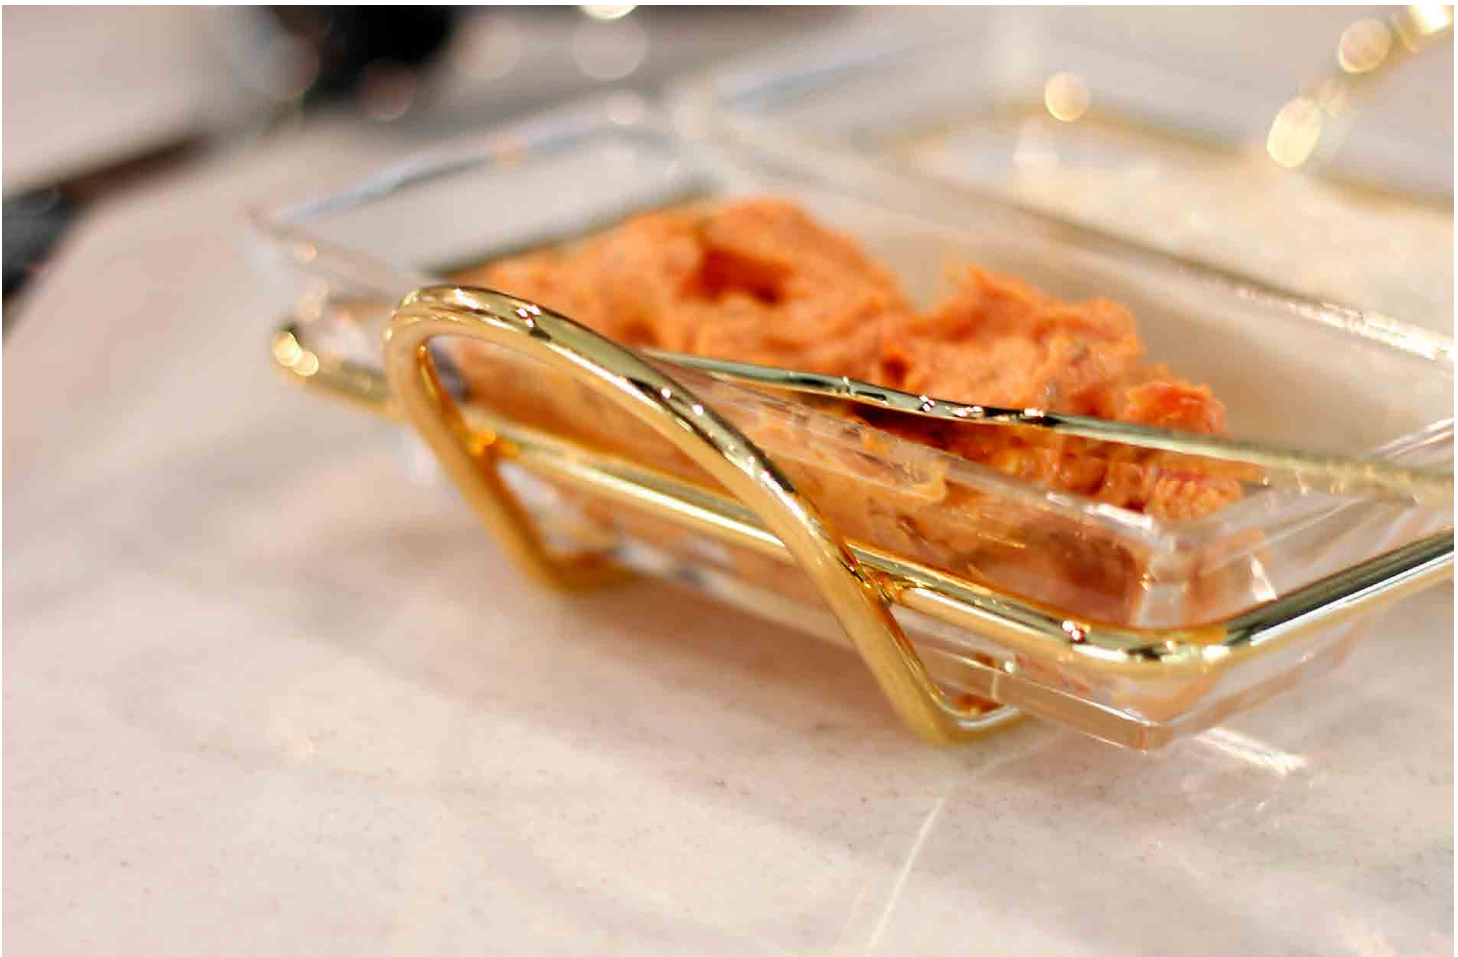

28 x 27 x 15 cm

0.95 kg (L/N) - 1.365 kg (B/G)

**PORTA-APERITIVO VENEZIA DUO**  
VENEZIA APPETIZER DUO

DESIGNER: STUDIO RIVA

**R06845** - AÇO INOX / STAINLESS STEEL - 18/10  
**006845** - PRATA / SILVER  
**GO6845** - OURO 24K / 24K GOLD  
**IG6845** - OURO E INOX / GOLD AND STEEL