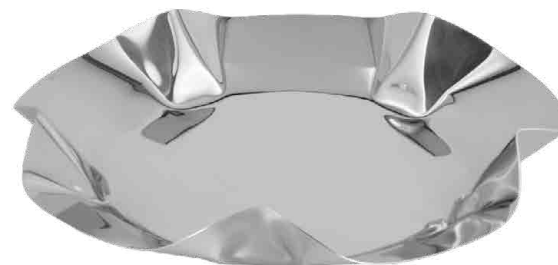

PRATO EXTRA GRANDE FIORI
FIORI EXTRA LARGE PLATE

DESIGNER: STUDIO RIVA

R06003 - AÇO INOX / STAINLESS STEEL - 18/10
006003 - PRATA / SILVER
GO6003 - OURO 24K / 24K GOLD
GF6003 - OURO FROZEN / FROZEN GOLD
NB6003 - NÍQUEL BLACK / NICKEL BLACK

Ø42 x 7.5 cm
1.250 kg (L/N) - 1.5 kg (B/G)