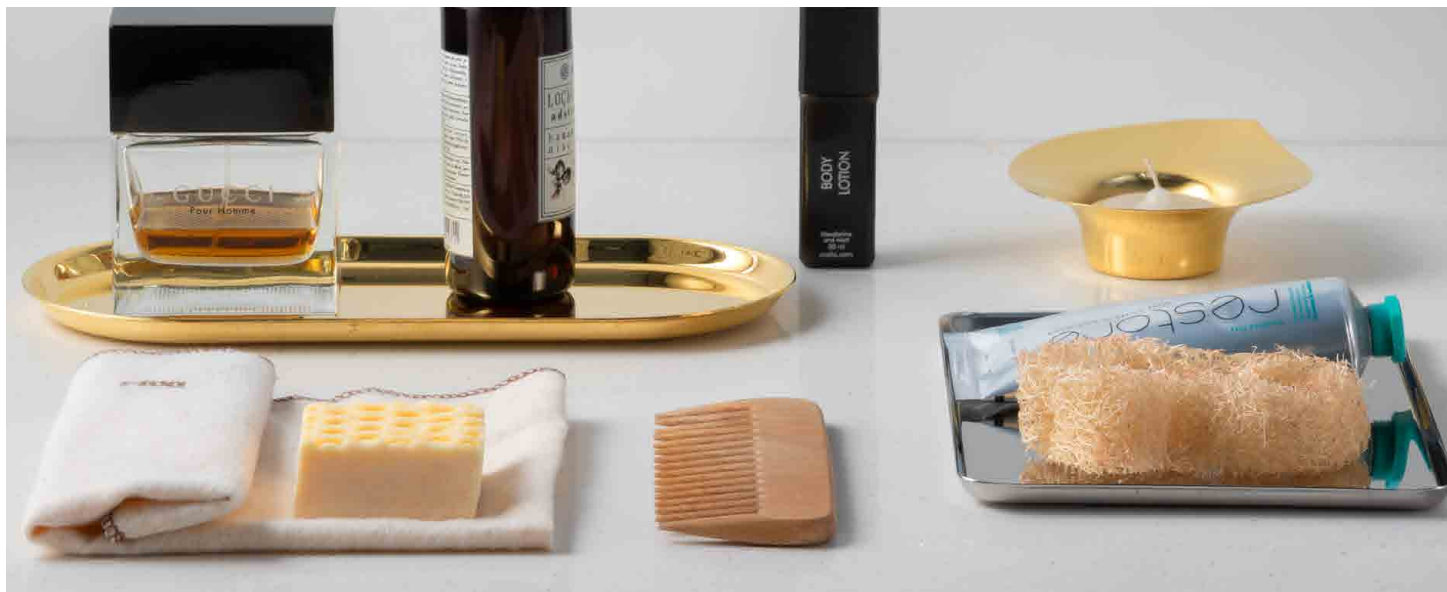

SALVINHA OVAL SAREZZO
SAREZZO OVAL TRAY

DESIGNER: STUDIO RIVA

- R06458 - AÇO INOX / STAINLESS STEEL - 18/10
- 006458 - PRATA / SILVER
- GO6458 - OURO 24K / 24K GOLD
- NB6458 - NÍQUEL BLACK / NICKEL BLACK

27 x 16,5 x 2 cm
0.305 Kg (B/G) - 0.55 Kg (L/N)