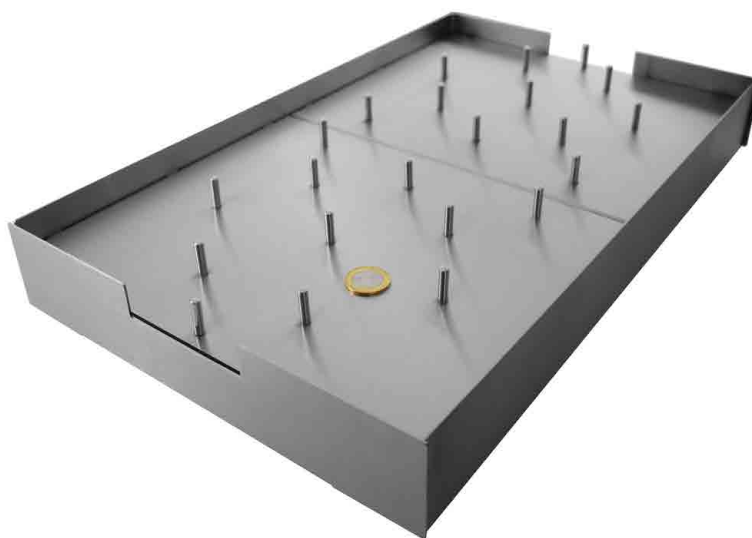

FUTEBOL DE DEDO ZANINI
ZANINI FINGER SOCCER

DESIGNER: ZANINI DE ZANINE

R05380 - AÇO INOX / STAINLESS STEEL - 18/10

50.5 x 30.5 x 7.5 cm

3.31 Kg (B/G) - 3.57 Kg (L/N)

*Não acompanha moeda. Coin not included.