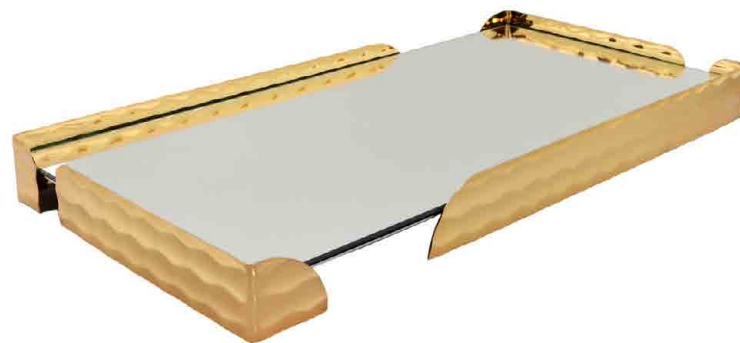

BANDEJA BAR VIDRO ESPELHADO EXTRA GRANDE ACQUA
ACQUA EXTRA LARGE BAR TRAY W/ MIRRORED GLASS

DESIGNER: STUDIO RIVA

R06432 - AÇO INOX / STAINLESS STEEL - 18/10

006432 - PRATA / SILVER

IG6432 - OURO E INOX / GOLD AND STEEL

IB6432 - INOX E NÍQUEL BLACK / STEEL AND BLACK

84 x 42 x 5,5 cm

6 kg (L/N) - 6.5 kg (B/G)