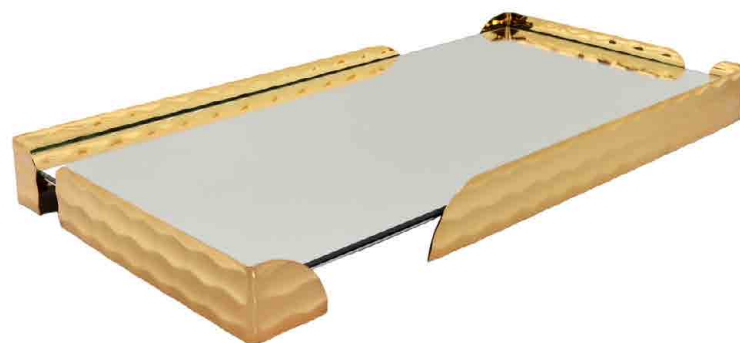

BANDEJA BAR VIDRO ESPELHADO EXTRA GRANDE ACQUA
ACQUA EXTRA LARGE BAR TRAY W/ MIRRORED GLASS

DESIGNER: STUDIO RIVA

R06432 - AÇO INOX / STAINLESS STEEL - 18/10

006432 - PRATA / SILVER

IG6432 - OURO E INOX / GOLD AND STEEL

IB6432 - INOX E NÍQUEL BLACK / STEEL AND BLACK

84 x 42 x 5,5 cm

6 kg (L/N) - 6.5 kg (B/G)