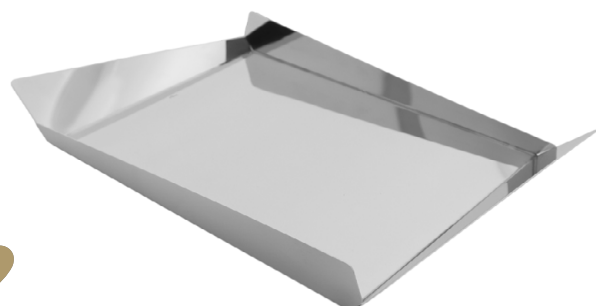

BANDEJA MÉDIA RITRATTO
RITRATTO MEDIUM TRAY

DESIGNER: STUDIO RIVA

RT0090 - AÇO INOX / STAINLESS STEEL - 18/10

OT0090 - PRATA / SILVER

GT0090 - OURO 24K / 24K GOLD

32 x 19.2 x 3.5 cm

0.45 kg (L/N) - 0.7 kg (B/G)