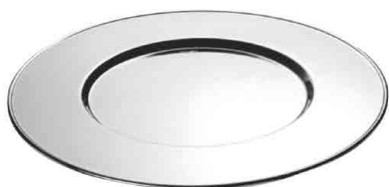

SOUSPLAT LANA
LANA SOUSPLAT

DESIGNER: STUDIO RIVA

R03006 - AÇO INOX / STAINLESS STEEL - 18/10
003006 - PRATA / SILVER
GO3006 - OURO 24K / 24K GOLD

Ø33 cm
0.565 kg (L/N) - 0.76 kg (B/G)