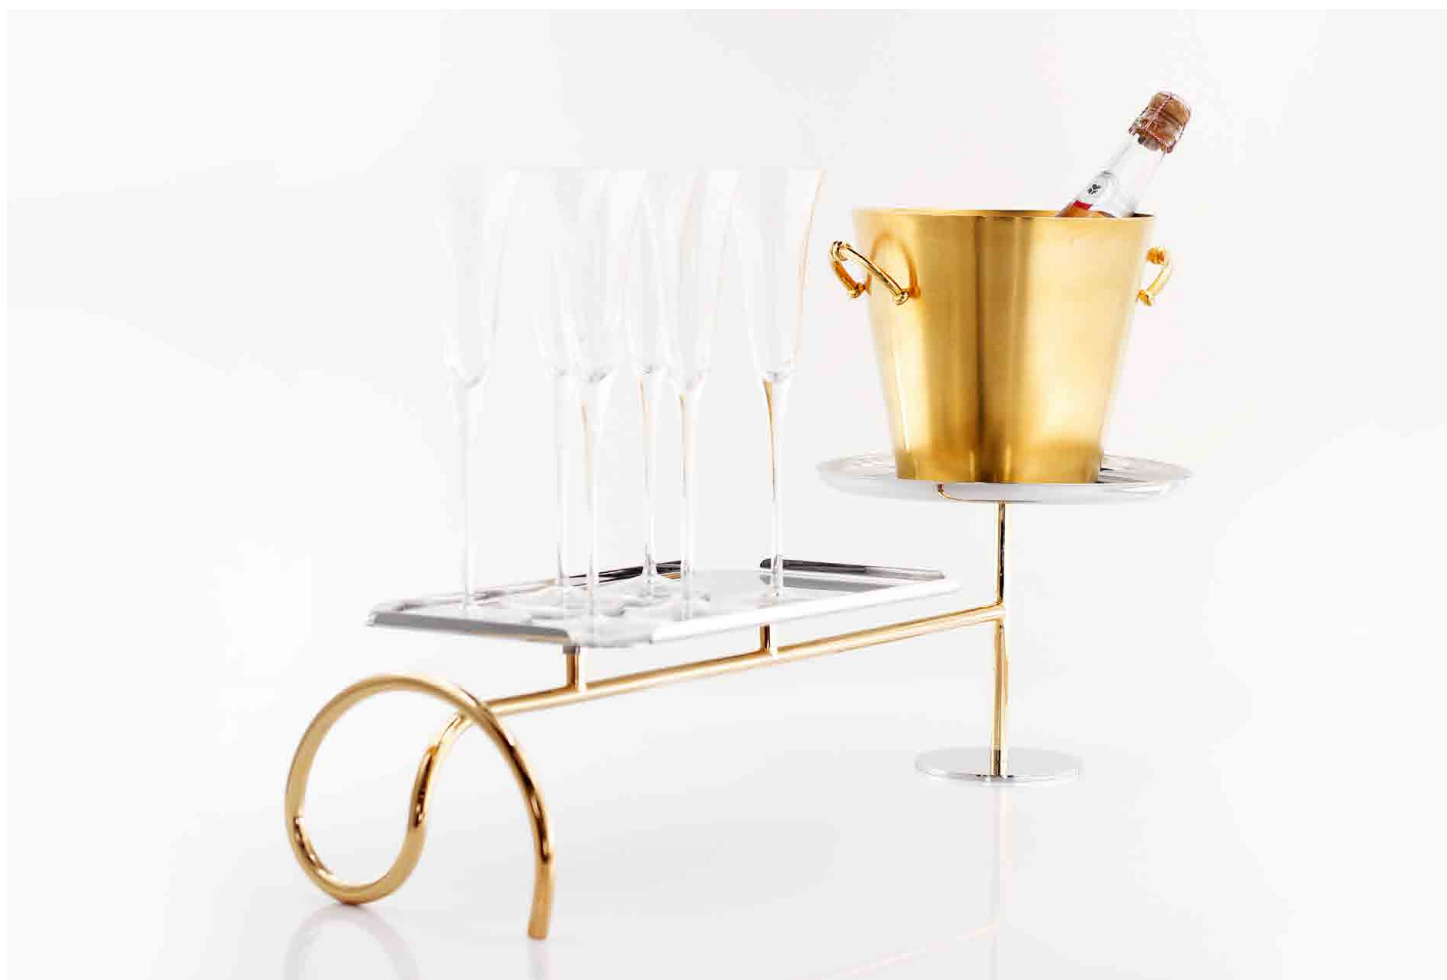

SUPORTE DRINK RONDELLI
RONDELLI DRINK SUPPORT

DESIGNER: RUBENS SIMÕES

R06310 - AÇO INOX / STAINLESS STEEL - 18/10
006310 - PRATA / SILVER
G16310 - OURO E INOX / GOLD AND STEEL
GO6310 - OURO 24K / 24K GOLD

47.8 x 19 x 15 cm
2 kg (L/N) - 2.4 kg (B/G)