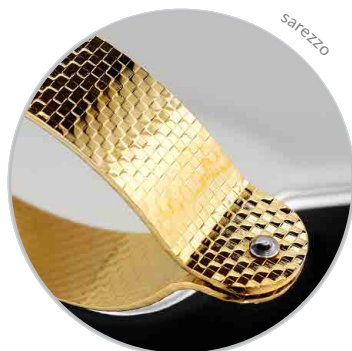

RECHAUD BANHO MARIA REDONDO SAREZZO Ø25 4L
SAREZZO DOUBLE BOILER ROUND RECHAUD Ø25 4L

DESIGNER: STUDIO RIVA

R06609 - AÇO INOX / STAINLESS STEEL - 18/10
006609 - PRATA / SILVER
IG6609 - OURO E INOX / GOLD AND STEEL

43 x 37 x 34 cm
3.80 kg (L/N) - 4.40 kg (B/G)

RECHAUD BANHO MARIA REDONDO SAREZZO Ø35 9L
SAREZZO DOUBLE BOILER ROUND RECHAUD Ø35 9L

DESIGNER: STUDIO RIVA

R06611 - AÇO INOX / STAINLESS STEEL - 18/10
006611 - PRATA / SILVER
IG6611 - OURO E INOX / GOLD AND STEEL

52 x 44 x 35 cm
5.40 kg (L/N) - 6.15 kg (B/G)