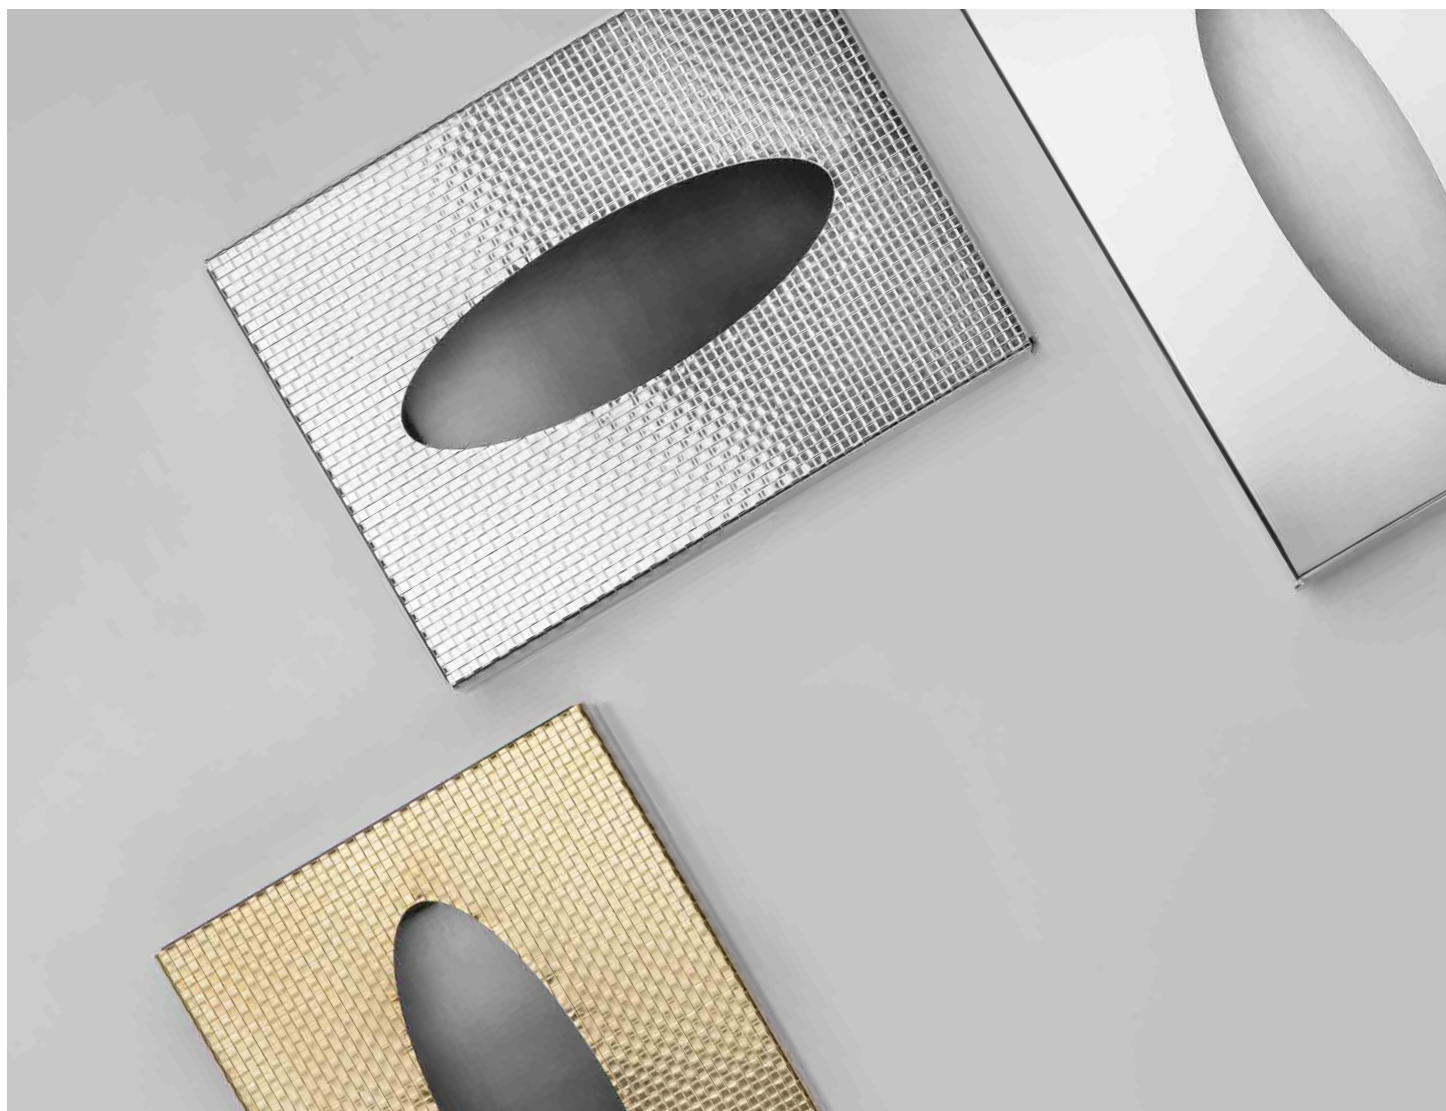

PORTA LENÇO CLASSIC
CLASSIC TISSUE HOLDER BOX

DESIGNER: STUDIO RIVA

R05349 - AÇO INOX / STAINLESS STEEL - 18/10

005349 - PRATA / SILVER

GO5349 - OURO 24K / 24K GOLD

NB5349 - NÍQUEL BLACK / NICKEL BLACK

16,5 x 12 x 4 cm

0.430 kg (L/N) - 0.490 kg (B/G)