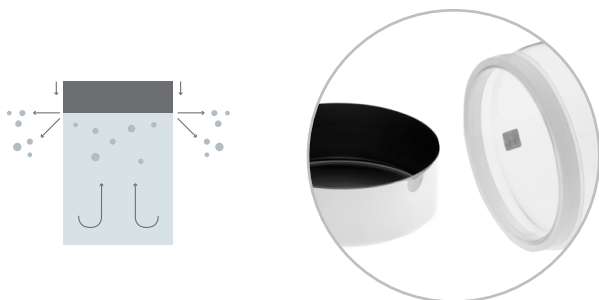

DESIGNER: STUDIO RIVA

R00489 - AÇO INOX / STAINLESS STEEL - 18/10

Ø10.5 x 12 cm
0.535 kg (L/N) - 0.59 kg (B/G)