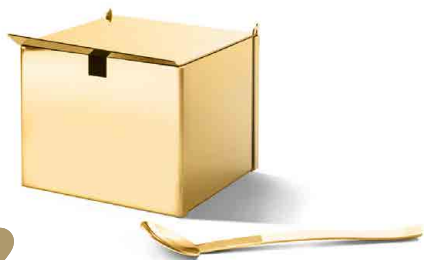

AÇUCAREIRO COM COLHER RITRATTO 0.25KG
RITRATTO SUGAR BOWL W/ SPOON 0.25KG

DESIGNER: STUDIO RIVA

RT0001 - AÇO INOX / STAINLESS STEEL - 18/10

OT0001 - PRATA / SILVER

GT0001 - OURO 24K / 24K GOLD

7.5 x 8.5 x 7 cm

0.17 kg (L/N) - 0.19 kg (B/G)