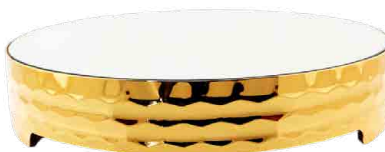

PRATO BOLO VIDRO ESPELHADO ACQUA Ø40
ACQUA CAKE PLATE W/ MIRRORED GLASS Ø40

DESIGNER: STUDIO RIVA

R06379 - AÇO INOX / STAINLESS STEEL - 18/10
006379 - PRATA / SILVER
GO6379 - OURO 24K / 24K GOLD

Prato/Plate ø40 - ø40.7 x 9 cm
2.85 kg (L/N) - 3.1 kg (B/G)