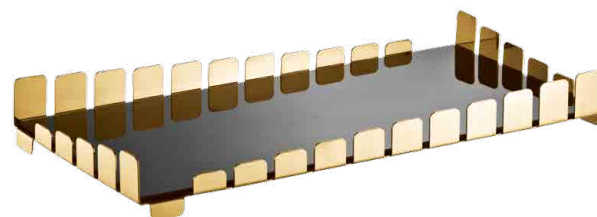

BANDEJA BAR VIDRO PRETO PIANO
PIANO BAR TRAY W/ BLACK GLASS

DESIGNER: STUDIO RIVA

R04084 - AÇO INOX / STAINLESS STEEL - 18/10
004084 - PRATA / SILVER
GO4084 - OURO 24K / 24K GOLD
NB4084 - NÍQUEL BLACK / NICKEL BLACK

64 x 31.5 x 7.5 cm
5.94 kg (L/N) - 6.53 kg (B/G)