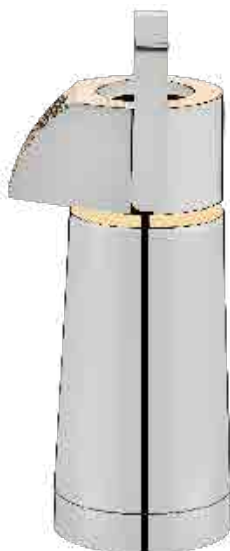

GARRAFA TÉRMICA COM AMPOLA SAREZZO PUMP 1.0L
SAREZZO PUMP THERMOS W/ AMPOULE 1.0L

DESIGNER: STUDIO RIVA

R05438 - AÇO INOX / STAINLESS STEEL - 18/10
005438 - PRATA / SILVER
GI5415 - OURO E INOX / GOLD AND STEEL
GO5438 - OURO 24K / 24K GOLD

12 x 32 x 15.7 cm
1.45 Kg (L/N) - 1.645 Kg (B/G)