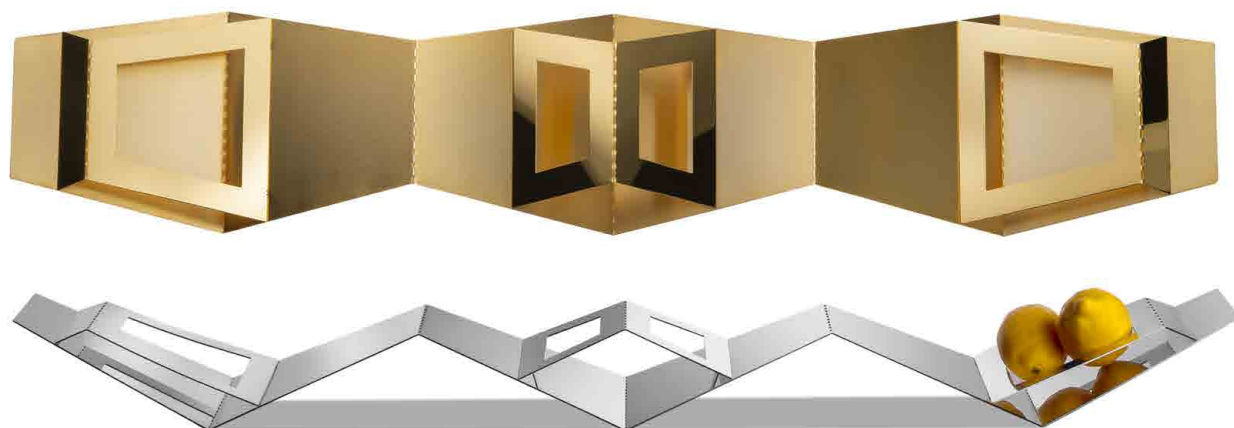

**FUTEBOL DE DEDO ZANINI**  
ZANINI FINGER SOCCER

DESIGNER: ZANINI DE ZANINE

**R05380** - AÇO INOX / STAINLESS STEEL - 18/10

50.5 x 30.5 x 7.5 cm

3.31 Kg (B/G) - 3.57 Kg (L/N)

\*Não acompanha moeda. Coin not included.