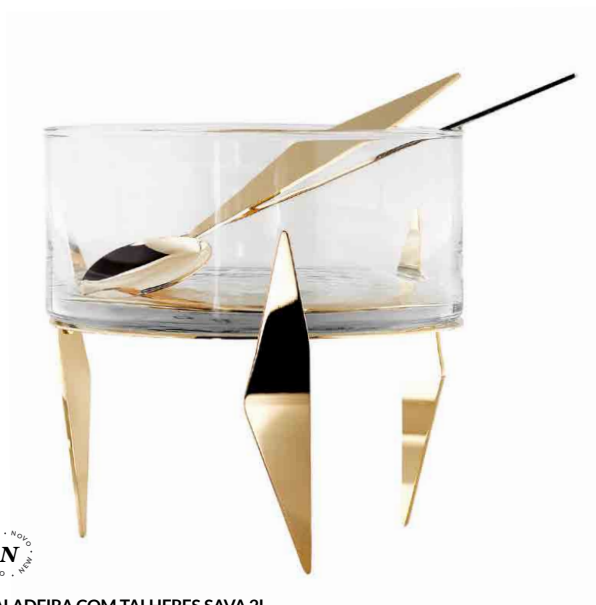

SALADEIRA COM TALHERES SAVA 2L
SAVA SALAD BOWL W/ SERVERS 2L

DESIGNER: RUBENS SIMÕES

R06668 - AÇO INOX / STAINLESS STEEL - 18/10
006668 - PRATA / SILVER
GO6668 - OURO 24K / 24K GOLD

Ø23 x 21 cm
0.95 kg (L/N) - 1.945 kg (B/G)