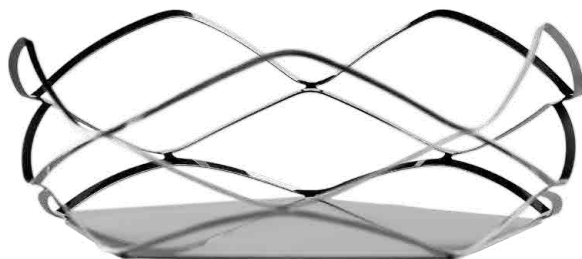

**CESTO PÃO GRANDE VENEZIA**  
VENEZIA LARGE BREAD BASKET

DESIGNER: STUDIO RIVA

**R06443** - AÇO INOX / STAINLESS STEEL - 18/10

**006443** - PRATA / SILVER

**GO6443** - OURO 24K / 24K GOLD

35 x 25 x 8 cm

0.9 kg (L/N) - 1.2 kg (B/G)

**MIGALHEIRA COM FACAS PÃO CASSINO**  
CRUMB TRAY W/ BREAD KNIFE CASSINO

DESIGNER: STUDIO RIVA

**R06362** - AÇO INOX / STAINLESS STEEL - 18/10

36 x 30.5 x 2 cm

2 kg (L/N) - 2.3 kg (B/G)

\*As madeiras Riva são naturais e maciças, seus tons podem variar. *Riva woods are natural and solid, and their tones may vary.*