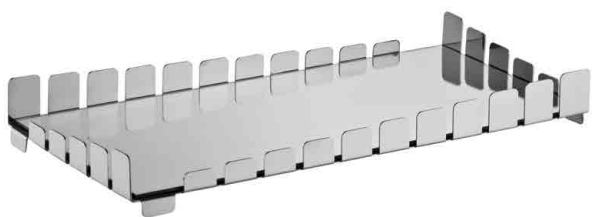

BANDEJA BAR VIDRO ESPELHADO PIANO
PIANO BAR TRAY W/ MIRRORRED GLASS

DESIGNER: STUDIO RIVA

R04085 - AÇO INOX / STAINLESS STEEL - 18/10
004085 - PRATA / SILVER
GO4085 - OURO 24K / 24K GOLD

64 x 31.5 x 7.5 cm
5.815 kg (L/N) - 6.42 kg (B/G)