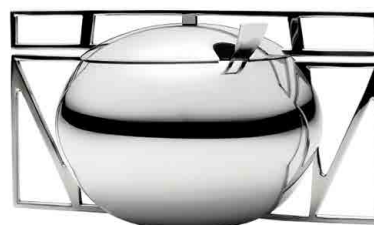

AÇUCAREIRO COM COLHER TRAMA 0.35KG
TRAMA SUGAR BOWL W/ SPOON 0.35 KG

DESIGNER: JACQUELINE TERPINS

R01339 - AÇO INOX / STAINLESS STEEL - 18/10
001339 - PRATA / SILVER
GO1339 - OURO 24K / 24K GOLD
NB1339 - NÍQUEL BLACK / NICKEL BLACK

16 x 10.5 x 8.5 cm
0.365 kg (L/N) - 0.73 kg (B/G)