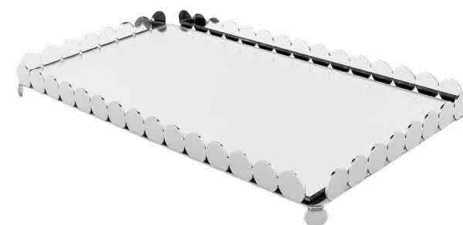

BANDEJA VIDRO ESPELHADO NANNA
NANNA TRAY W/ MIRRORRED GLASS

DESIGNER: STUDIO RIVA

R06601 - AÇO INOX / STAINLESS STEEL - 18/10
006601 - PRATA / SILVER
GO6601 - OURO 24K / 24K GOLD

32 x 18 x 3.5 cm
1.170 kg (L/N) - 1.55 kg (B/G)