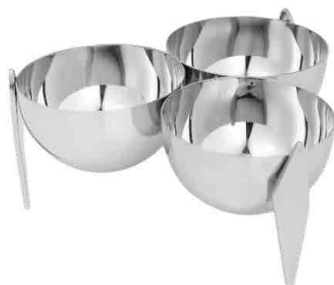

PORTA-APERITIVO/MOLHO TRIPLO SAVA
SAVA TRIPLE APPETIZER/SAUCE HOLDER

DESIGNER: RUBENS SIMÕES

R06072 - AÇO INOX / STAINLESS STEEL - 18/10
006072 - PRATA / SILVER
GO6072 - OURO 24K / 24K GOLD

13.5 x 14.2 x 6.5 cm
0.180 kg (L/N) - 0.3 kg (B/G)