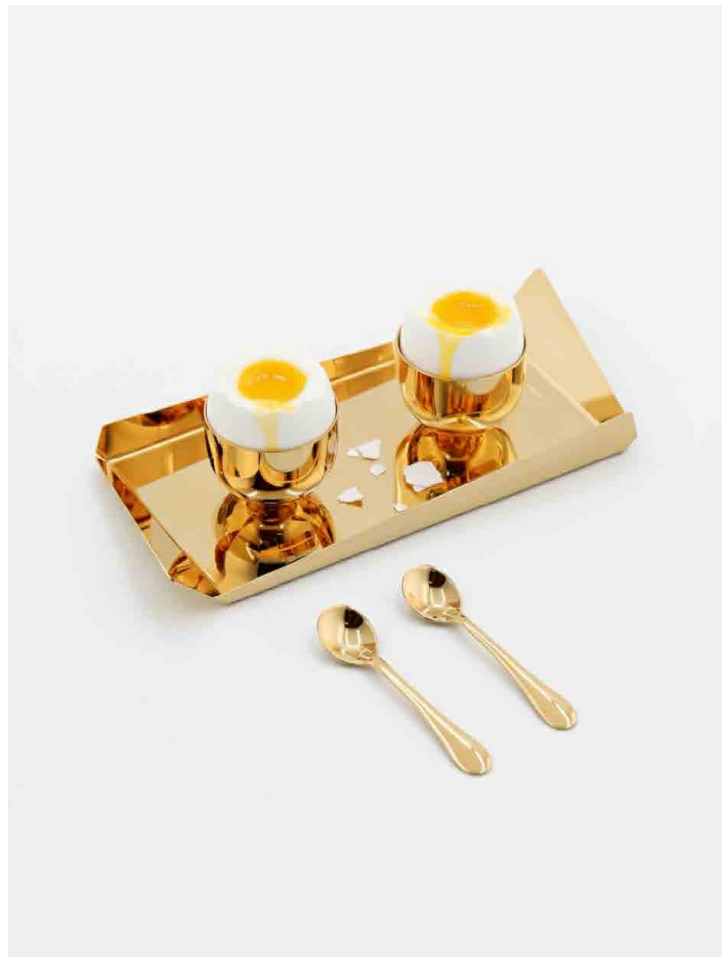

Ø11.6 x 13 cm  
0.415 kg (L/N) - 0.575 kg (B/G)

**PORTA-MEL COM COLHER NOCC 0.30KG**  
HONEY DISH W/ SPOON 0.30KG

DESIGNER: STUDIO RIVA

**NG1847** - DETALHE OURO - GOLD DETAIL

Ø8 x 11 cm  
0.465 kg (L/N) - 0.575 kg (B/G)