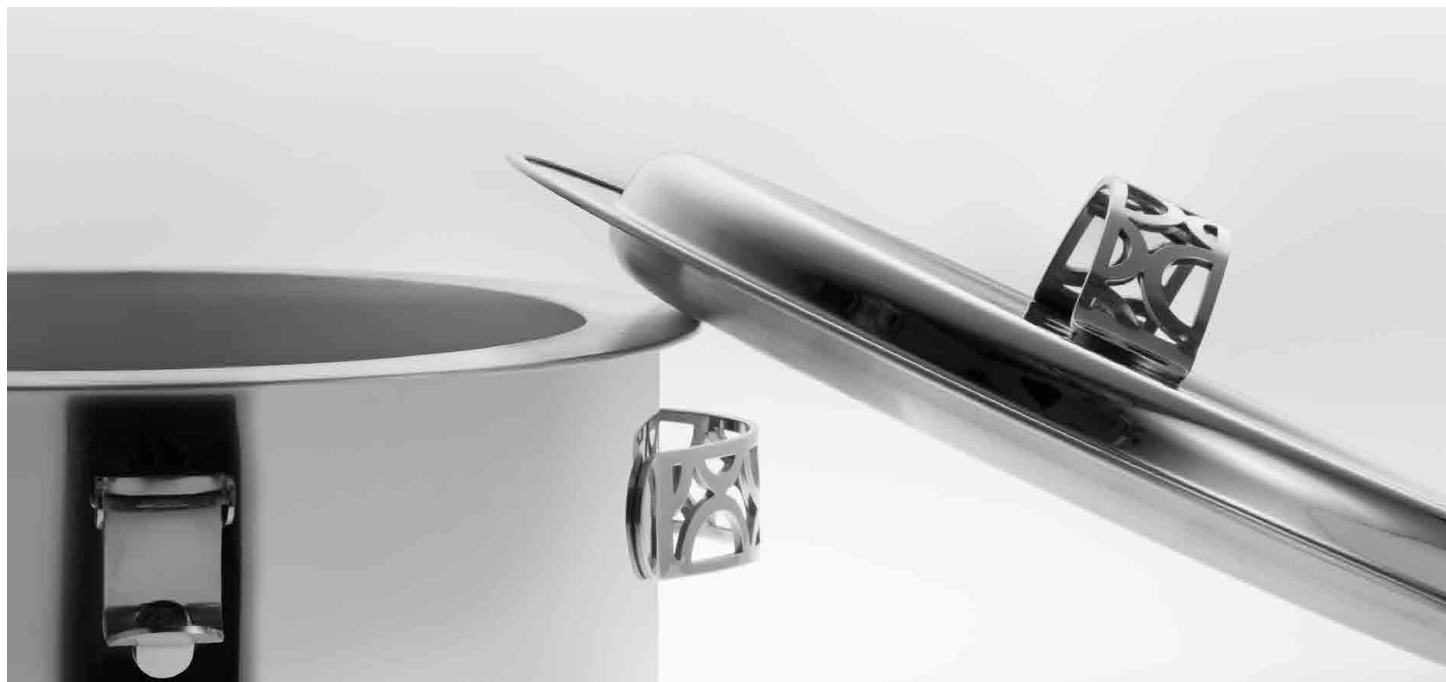

FOOD CONTAINER VENEZIA Ø25 4.5L
VENEZIA FOOD CONTAINER Ø25 4.5L

DESIGNER: STUDIO RIVA

R02569 - AÇO INOX / STAINLESS STEEL - 18/10
002569 - PRATA / SILVER
GO2569 - OURO 24K / 24K GOLD
GF2569 - OURO FROZEN / FROZEN GOLD

32.5 x 36.5 x 17.5 cm
3.38 kg (L/N) - 4.28 kg (B/G)

FOOD CONTAINER VENEZIA Ø35 9L
VENEZIA FOOD CONTAINER Ø35 9L

DESIGNER: STUDIO RIVA

R02590 - AÇO INOX / STAINLESS STEEL - 18/10
002590 - PRATA / SILVER
GO2590 - OURO 24K / 24K GOLD
GF2590 - OURO FROZEN / FROZEN GOLD

41 x 45 x 17.5 cm
5.02 kg (L/N) - 6.40 kg (B/G)

FOOD CONTAINER VENEZIA Ø30 6L
VENEZIA FOOD CONTAINER Ø30 6L

DESIGNER: STUDIO RIVA

R04605 - AÇO INOX / STAINLESS STEEL - 18/10
004605 - PRATA / SILVER
GO4605 - OURO 24K / 24K GOLD
GF4605 - OURO FROZEN / FROZEN GOLD

45 x 38 x 17.5 cm
4.85 kg (L/N) - 6.04 kg (B/G)

FOOD CONTAINER VENEZIA Ø40 12L
VENEZIA FOOD CONTAINER Ø40 12L

DESIGNER: STUDIO RIVA

R04606 - AÇO INOX / STAINLESS STEEL - 18/10
004606 - PRATA / SILVER
GO4606 - OURO 24K / 24K GOLD
GF4606 - OURO FROZEN / FROZEN GOLD

52.5 x 45.5 x 19.5 cm
7.20 kg (L/N) - 8.98 kg (B/G)