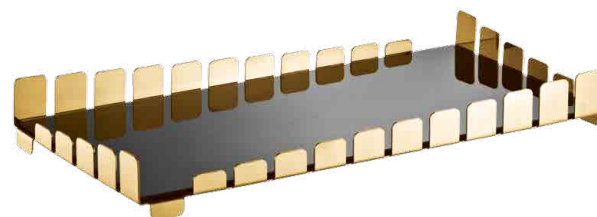

BANDEJA BAR VIDRO PRETO PIANO
PIANO BAR TRAY W/ BLACK GLASS

DESIGNER: STUDIO RIVA

R04084 - AÇO INOX / STAINLESS STEEL - 18/10

004084 - PRATA / SILVER

GO4084 - OURO 24K / 24K GOLD

NB4084 - NÍQUEL BLACK / NICKEL BLACK

64 x 31.5 x 7.5 cm

5.94 kg (L/N) - 6.53 kg (B/G)