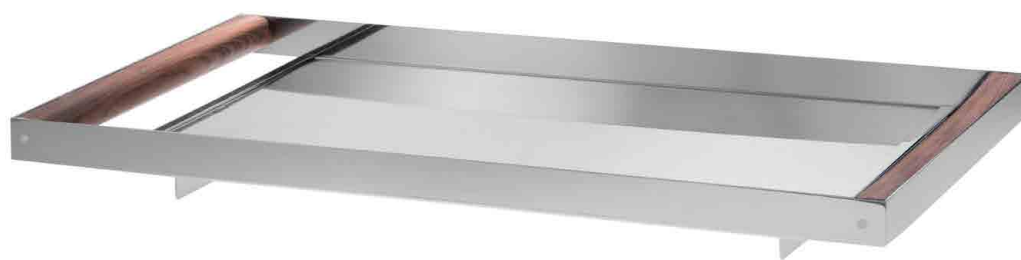

BANDEJA MÉDIA JACARANDA
JACARANDÁ MEDIUM TRAY

DESIGNER: ARTHUR CASAS

R04779 - AÇO INOX / STAINLESS STEEL - 18/10

47 x 30 x 5 cm

2.375 kg (L/N) - 2.500 kg (B/G)

BANDEJA GRANDE JACARANDÁ
JACARANDÁ LARGE TRAY

DESIGNER: ARTHUR CASAS

R04778 - AÇO INOX / STAINLESS STEEL - 18/10

60 x 35 x 6,5 cm

3.700 kg (L/N) - 4.500 kg (B/G)

reddot design award