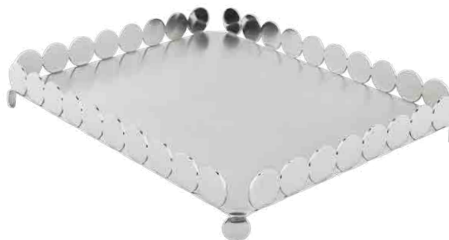

SALVINHA NANNA
NANNA SMALL TRAY

DESIGNER: STUDIO RIVA

R04392 - AÇO INOX / STAINLESS STEEL - 18/10
004392 - PRATA / SILVER
GO4392 - OURO 24K / 24K GOLD

21.5 x 17.5 x 3 cm
0.565 kg (L/N) - 0.63 kg (B/G)