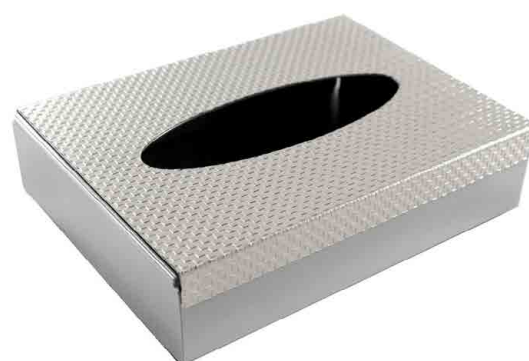

PORTA LENÇO SAREZZO
SAREZZO TISSUE HOLDER BOX

DESIGNER: STUDIO RIVA

R05348 - AÇO INOX / STAINLESS STEEL - 18/10

005348 - PRATA / SILVER

GO5348 - OURO 24K / 24K GOLD

NB5348 - NÍQUEL BLACK / NICKEL BLACK

16,5 x 12 x 4 cm

0.430 kg (L/N) - 0.490 kg (B/G)