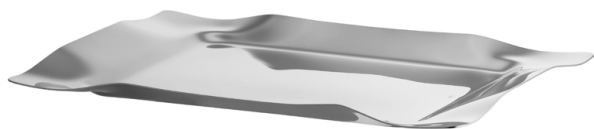

BANDEJA PEQUENA FIORI
FIORI SMALL TRAY

DESIGNER: STUDIO RIVA

R04945 - AÇO INOX / STAINLESS STEEL - 18/10

004945 - PRATA / SILVER

SF4945 - PRATA FROZEN / FROZEN SILVER

GO4945 - OURO 24K / 24K GOLD

GF4945 - OURO FROZEN / FROZEN GOLD

NB4945 - NÍQUEL BLACK / NICKEL BLACK

30 x 22 x 3 cm

0.540 kg (L/N) - 0.700 kg (B/G)