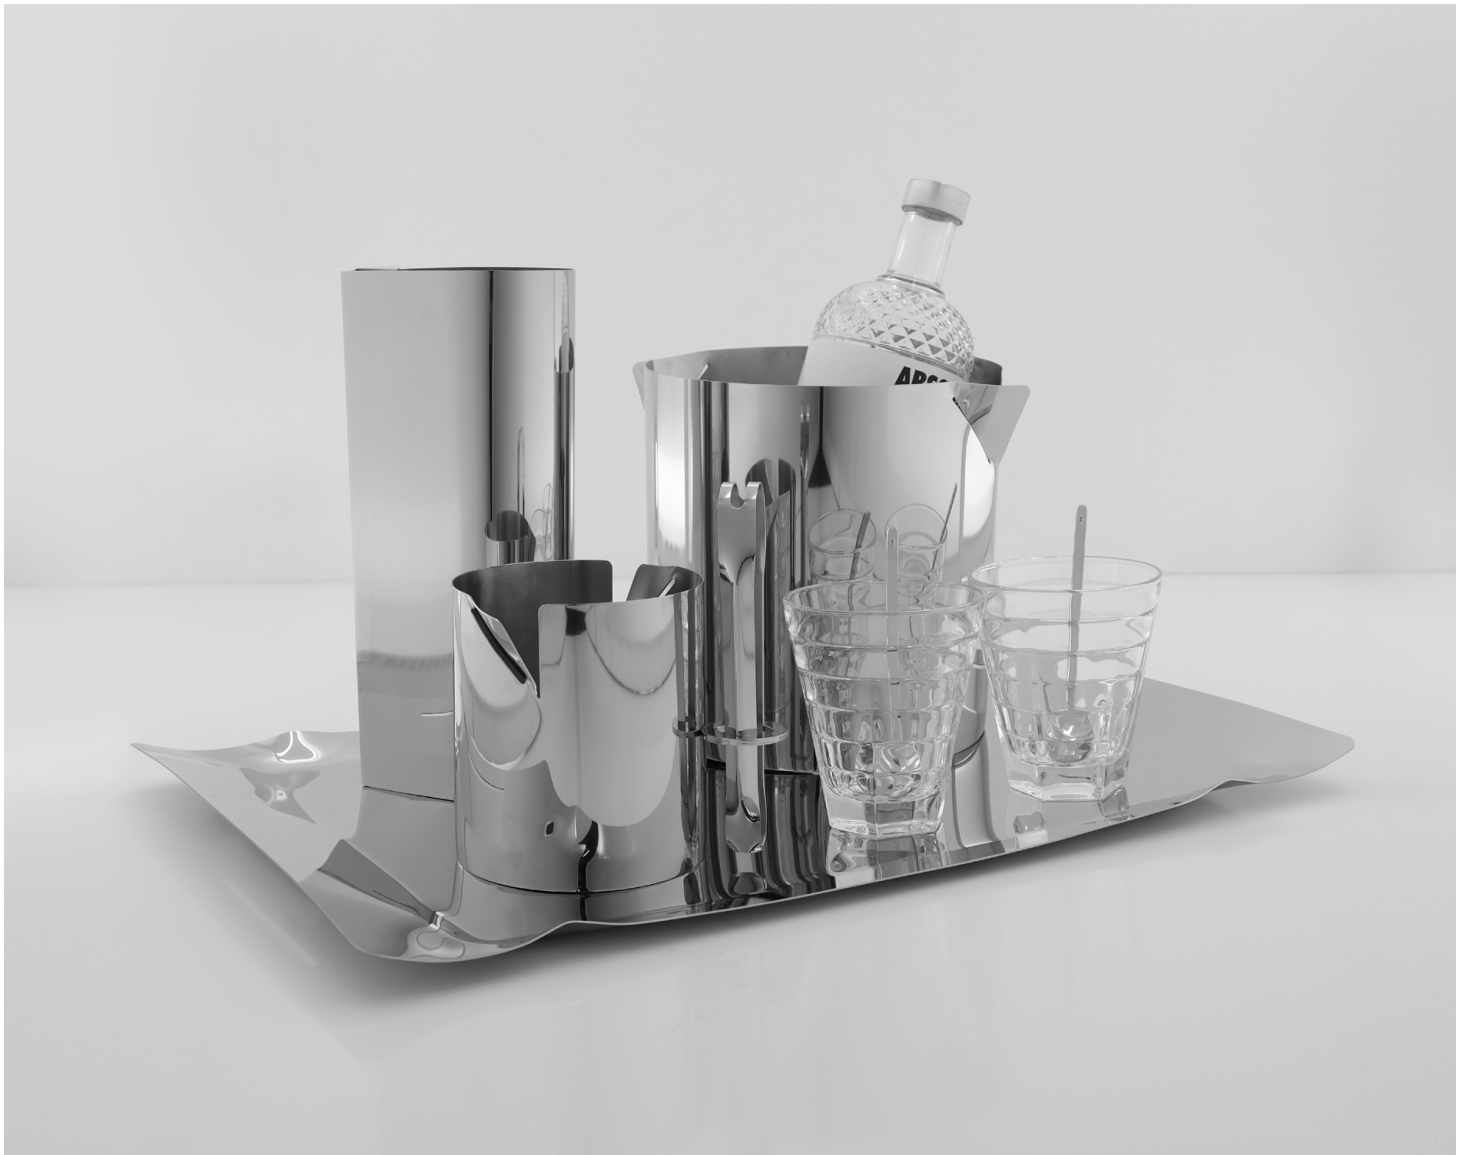

BALDE CHAMPANHE RITRATTO 6L
RITRATTO CHAMPAGNE BUCKET 6L

DESIGNER: STUDIO RIVA

RT0096 - AÇO INOX / STAINLESS STEEL - 18/10
OT0096 - PRATA / SILVER
GT0096 - OURO 24K / 24K GOLD

Ø25.5 x 21 cm
1.445 kg (L/N) - 1.9 kg (B/G)