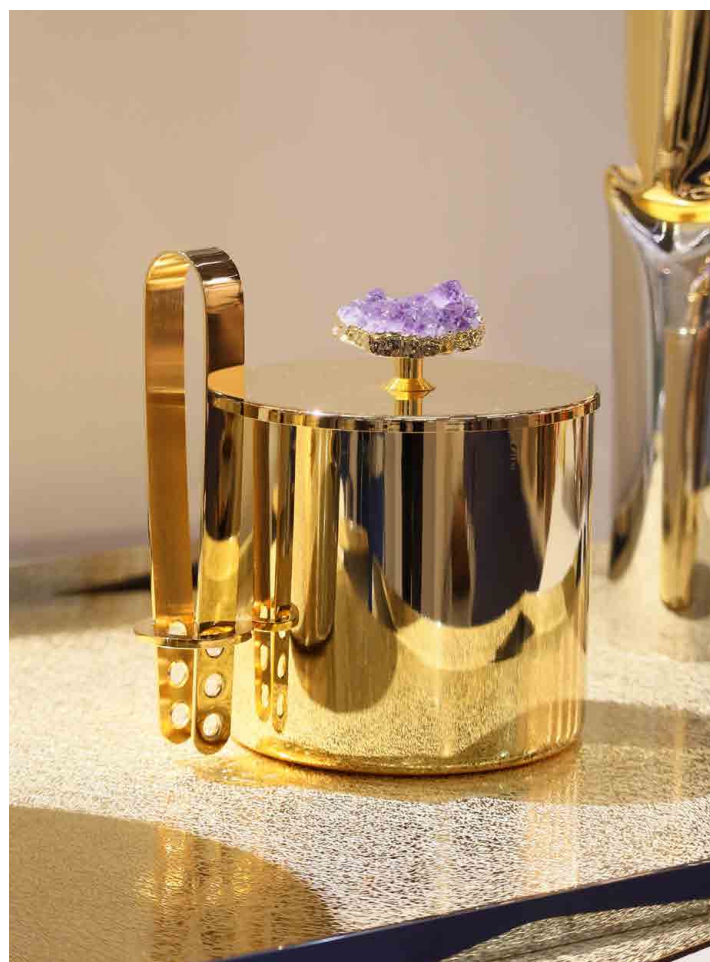

60 x 26.5 x 24 cm - 36 x 19 cm (retangular) / ø23.5 cm (redondo)  
 3.025 kg (L/N) - 4.225 kg (B/G)

BRAZILIAN  
STONES

SS 18/10  
SILVER  
GOLD 24K

DESIGNED AND MADE IN BRAZIL

**BALDE GELO COM PINÇA BOTTEGA 0.7L**  
BOTTEGA ICE BUCKET W/ ICE TONG 0.7L