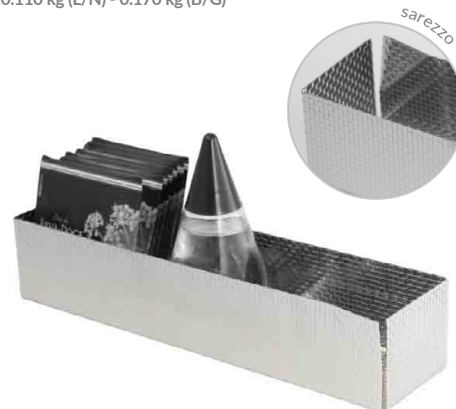

PORTA-ADOÇANTE GRANDE SAREZZO
SAREZZO LARGE SWEETENER HOLDER

DESIGNER: STUDIO RIVA

RT0081 - AÇO INOX / STAINLESS STEEL - 18/10

OT0081 - PRATA / SILVER

GT0081 - OURO 24K / 24K GOLD

22.6 x 6.6 x 4.5 cm

0.250 kg (L/N) - 0.5 kg (B/G)