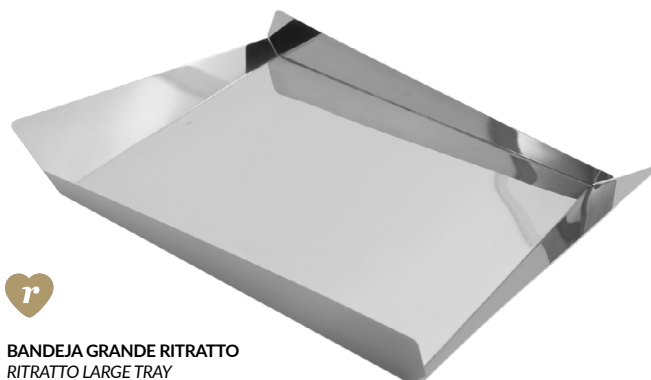

DESIGNER: STUDIO RIVA

RT0091 - AÇO INOX / STAINLESS STEEL - 18/10

OT0091 - PRATA / SILVER

GT0091 - OURO 24K / 24K GOLD

40 x 25 x 5 cm

0.74 kg (L/N) - 1 kg (B/G)