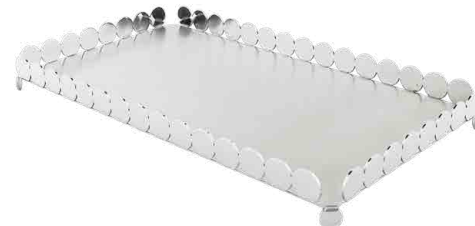

BANDEJA NANNA
NANNA TRAY

DESIGNER: STUDIO RIVA

R04399 - AÇO INOX / STAINLESS STEEL - 18/10
004399 - PRATA / SILVER
GO4399 - OURO 24K / 24K GOLD

32 x 18 x 3.5 cm
0.805 kg (L/N) - 0.895 kg (B/G)