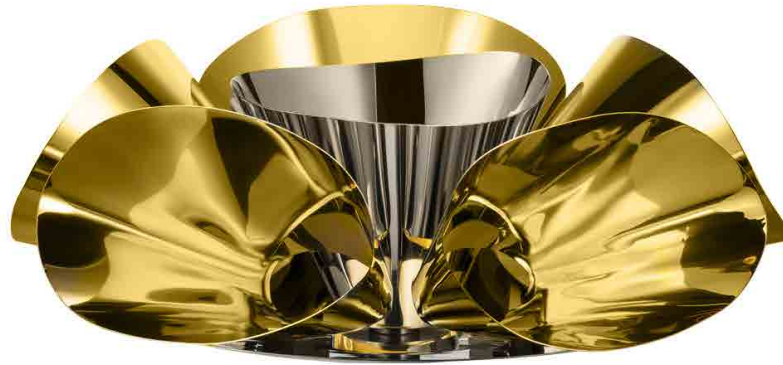

CENTRO DE MESA REEF
REEF CENTERPIECE

DESIGNER: RONALD SASSON

R05795 - AÇO INOX / STAINLESS STEEL - 18/10

GI5795 - INOX E OURO / STEEL AND GOLD

GO5795 - OURO 24K / 24K GOLD

63 x 63 x 21 cm

7.89 kg (L/N) - 9 kg (B/G)

CENTRO DE MESA/FRUTEIRA SLICE
SLICE CENTERPIECE/FRUIT HOLDER

DESIGNER: RONALD SASSON

R05225 - AÇO INOX / STAINLESS STEEL - 18/10

005225 - PRATA / SILVER

GF5225 - OURO FROZEN / FROZEN GOLD

NB5225 - NÍQUEL BLACK / NICKEL BLACK

51.5 x 11 x 50 cm

6.670 kg (L/N) - 8.650 kg (B/G)

CENTRO DE MESA/FRUTEIRA MORINGA
MORINGA CENTERPIECE/FRUIT HOLDER

DESIGNER: RONALD SASSON

R05226 - AÇO INOX / STAINLESS STEEL - 18/10

005226 - PRATA / SILVER

GO5226 - OURO 24K / 24K GOLD

NB5226 - NÍQUEL BLACK / NICKEL BLACK

39.5 x 6.5 cm

1.650 kg (L/N) - 2.380 kg (B/G)