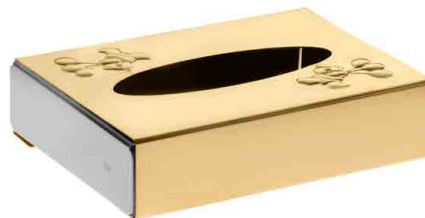

DESIGNER: STUDIO RIVA

R05666 - AÇO INOX / STAINLESS STEEL - 18/10

005666 - PRATA / SILVER

IG5666 - OURO E INOX / GOLD AND STEEL

GO5666 - OURO 24K / 24K GOLD

Ø13 x 6.1 cm

0.200 kg (L/N) - 0.430 kg (B/G)

**PORTA LENÇOS MÉDIO BABY CARE**  
BABY CARE MEDIUM TISSUE HOLDER