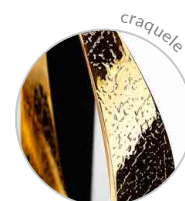

DESIGNER: RUBENS SIMÕES

R00662 - AÇO INOX / STAINLESS STEEL - 18/10  
000662 - PRATA / SILVER  
IG0662 - OURO E INOX / GOLD AND STEEL  
GO0662 - OURO 24K / 24K GOLD

Ø10 x 14 x 21.5 cm  
0.555 kg (L/N) - 0.685 kg (B/G)