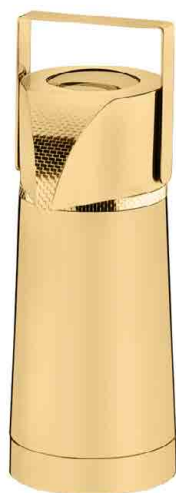

GARRAFA TÉRMICA COM AMPOLA SAREZZO PUMP 0.5L
SAREZZO PUMP THERMOS W/ AMPOULE 0.5L

DESIGNER: STUDIO RIVA

R05564 - AÇO INOX / STAINLESS STEEL - 18/10
005564 - PRATA / SILVER
GI5564 - OURO E INOX / GOLD AND STEEL
GO5564 - OURO 24K / 24K GOLD

12 x 25 x 14 cm
1.08 Kg (L/N) - 1.2 Kg (B/G)