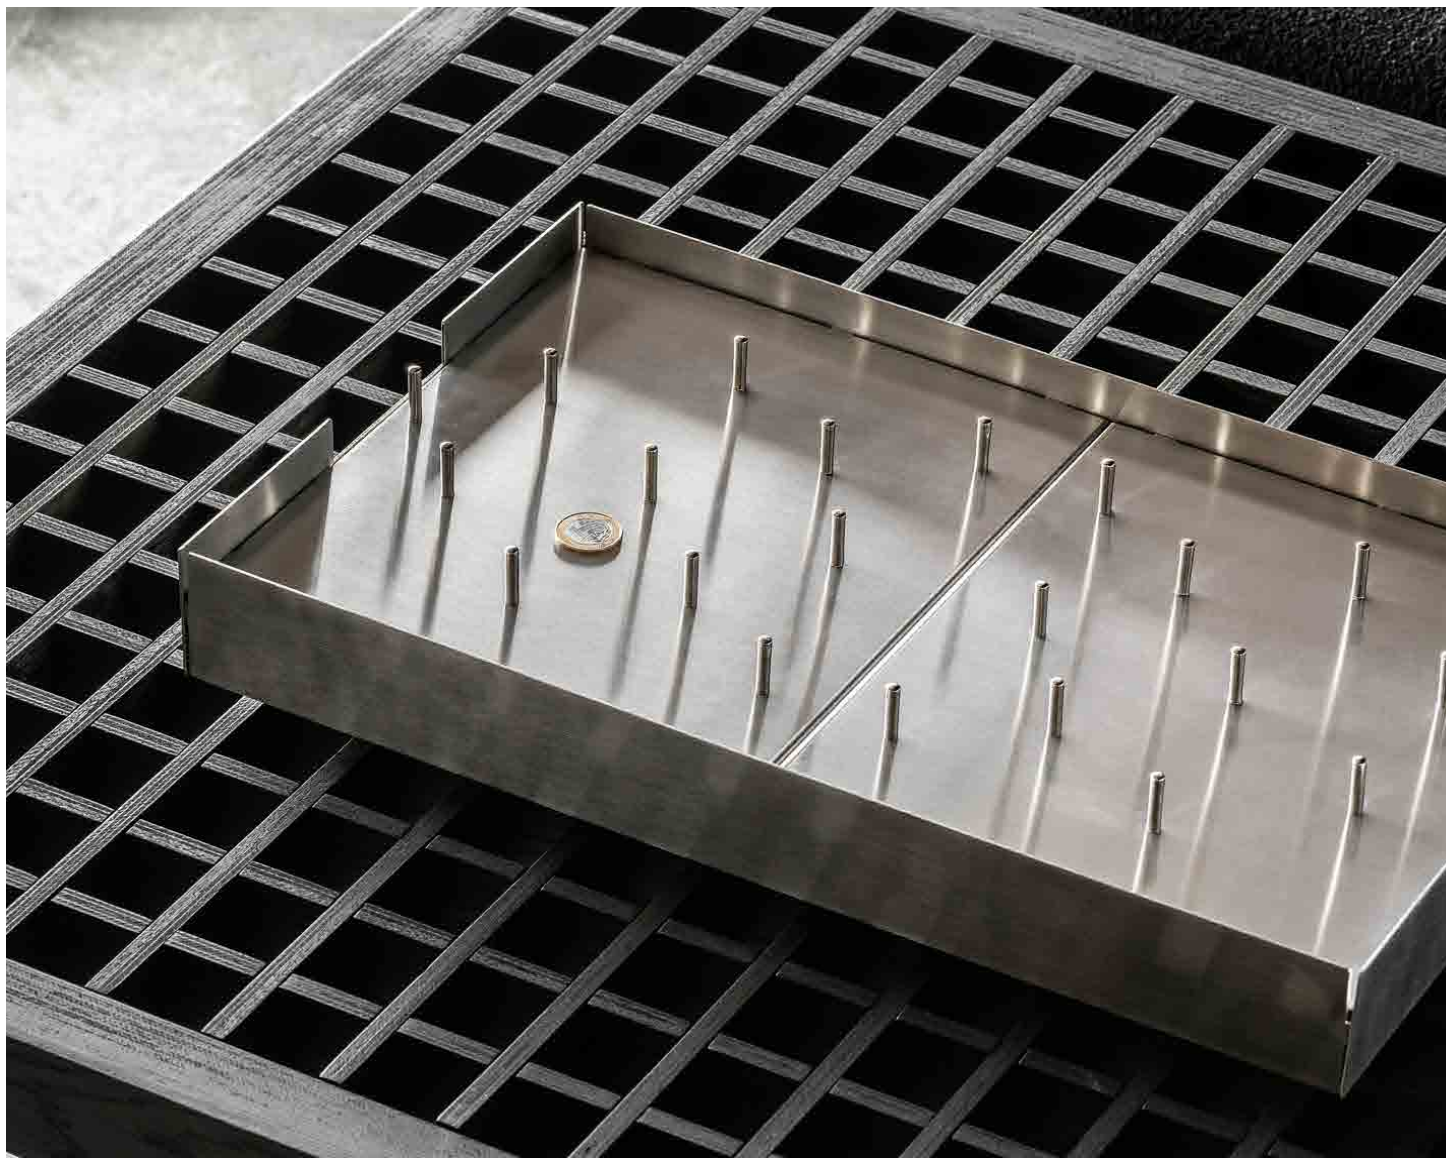

**FUTEBOL DE DEDO ZANINI**  
ZANINI FINGER SOCCER

DESIGNER: ZANINI DE ZANINE

**R05380** - AÇO INOX / STAINLESS STEEL - 18/10

50.5 x 30.5 x 7.5 cm

3.31 Kg (B/G) - 3.57 Kg (L/N)

\*Não acompanha moeda. Coin not included.