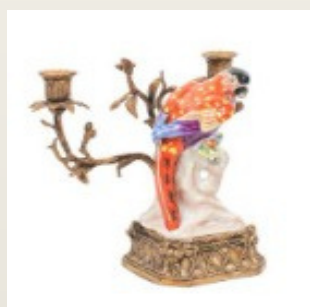

40.294

CASTIÇAL DE
PORCELANA

21x16x24